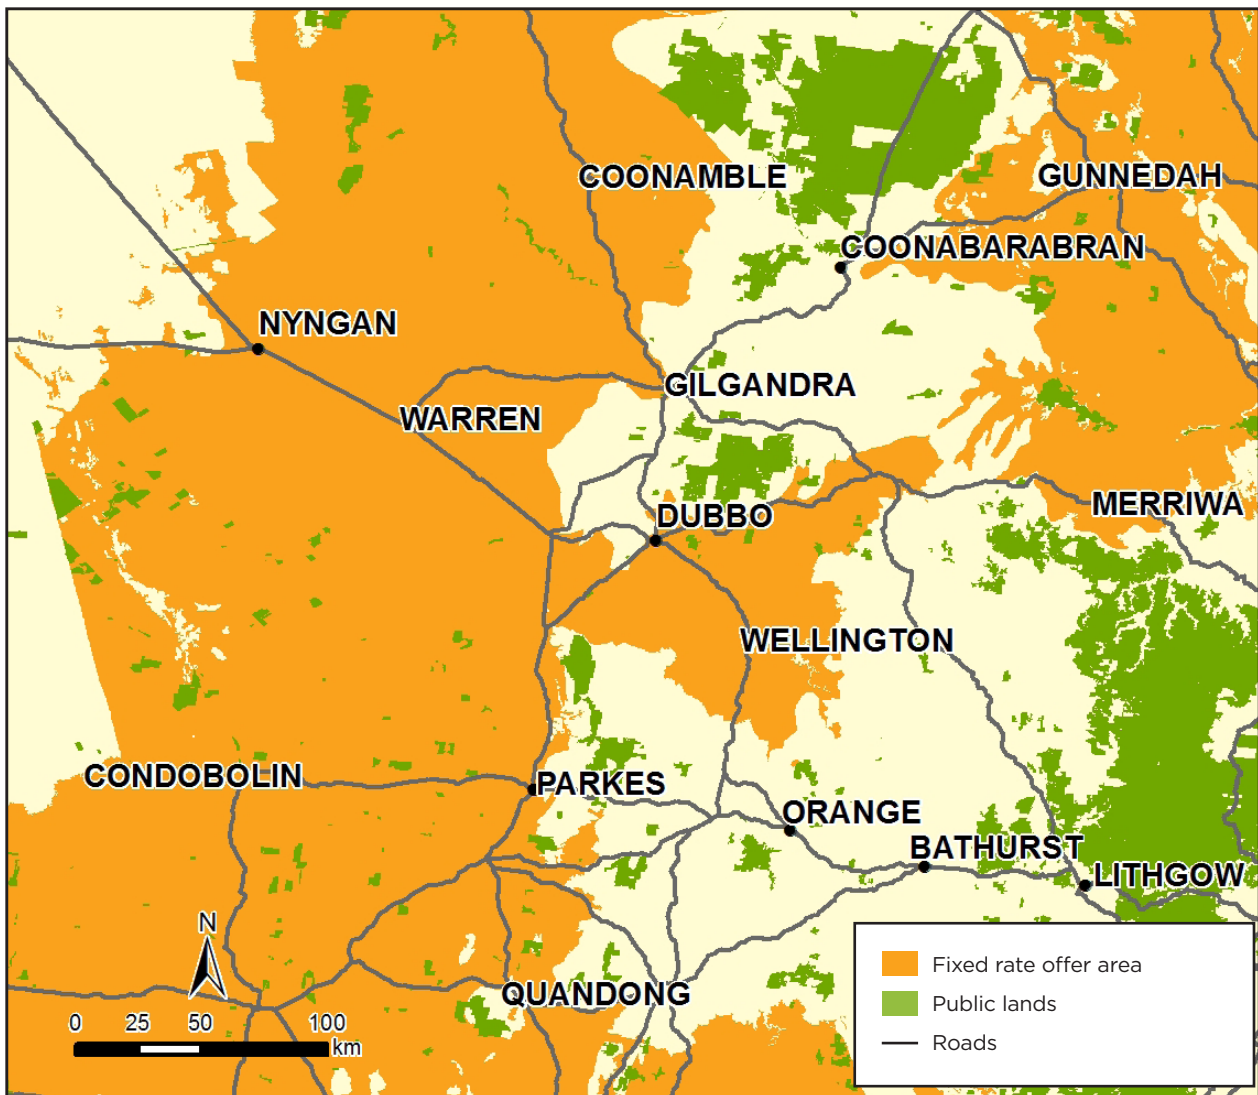

Fixed Rate Offer areas in NSW

Note: Map updated 11 May 2018

Fixed Rate Offer areas in NSW - Northern Inland

Note: Map updated 11 May 2018

www.bct.nsw.gov.au

email: info@bct.nsw.gov.au

phone: 1300 992 688

 NSWBCT  BCT_NSW

Fixed Rate Offer areas in NSW - Central

Note: Map updated 11 May 2018

www.bct.nsw.gov.au

email: info@bct.nsw.gov.au

phone: 1300 992 688

 NSWBCT  BCT_NSW

Fixed Rate Offer areas in NSW - Southern

Note: Map updated 11 May 2018