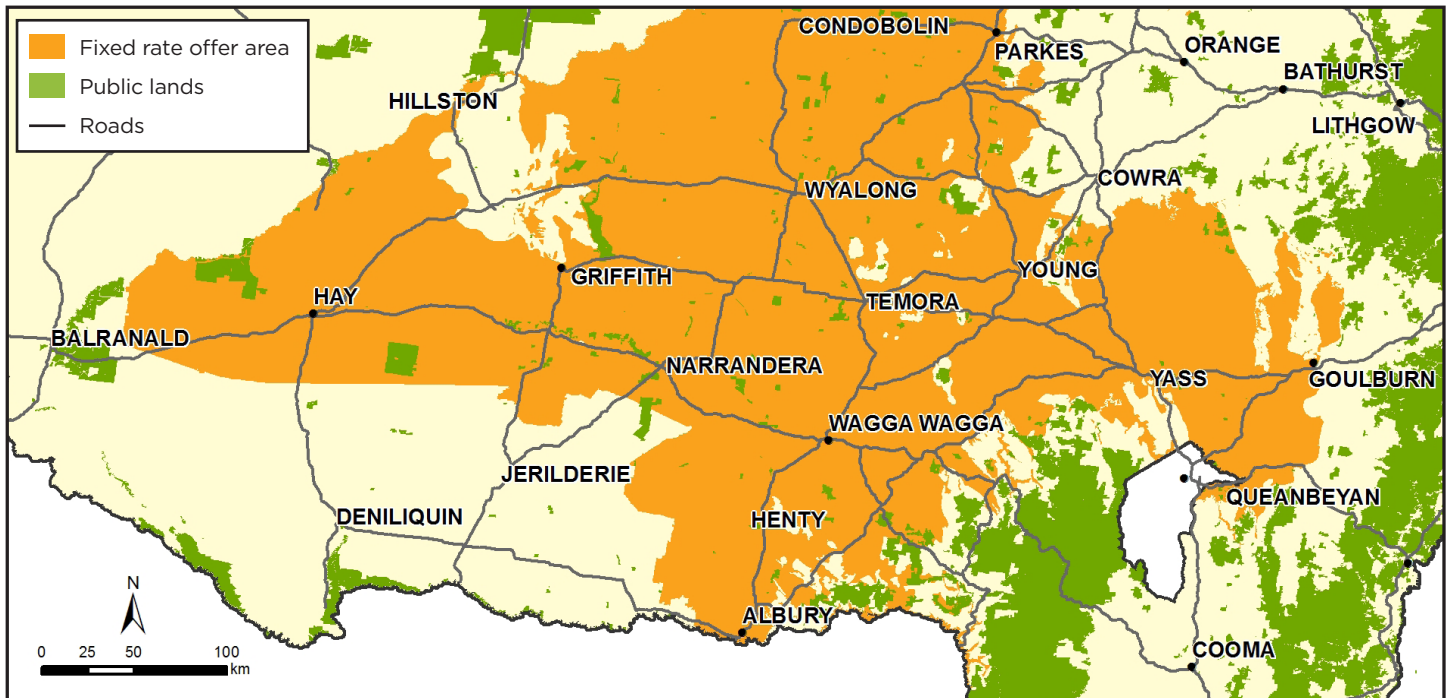

Fixed Rate Offer areas in NSW - Central

Note: Map updated 11 May 2018

www.bct.nsw.gov.au

email: info@bct.nsw.gov.au

phone: 1300 992 688

 NSWBCT  BCT_NSW

Fixed Rate Offer areas in NSW - Southern

Note: Map updated 11 May 2018