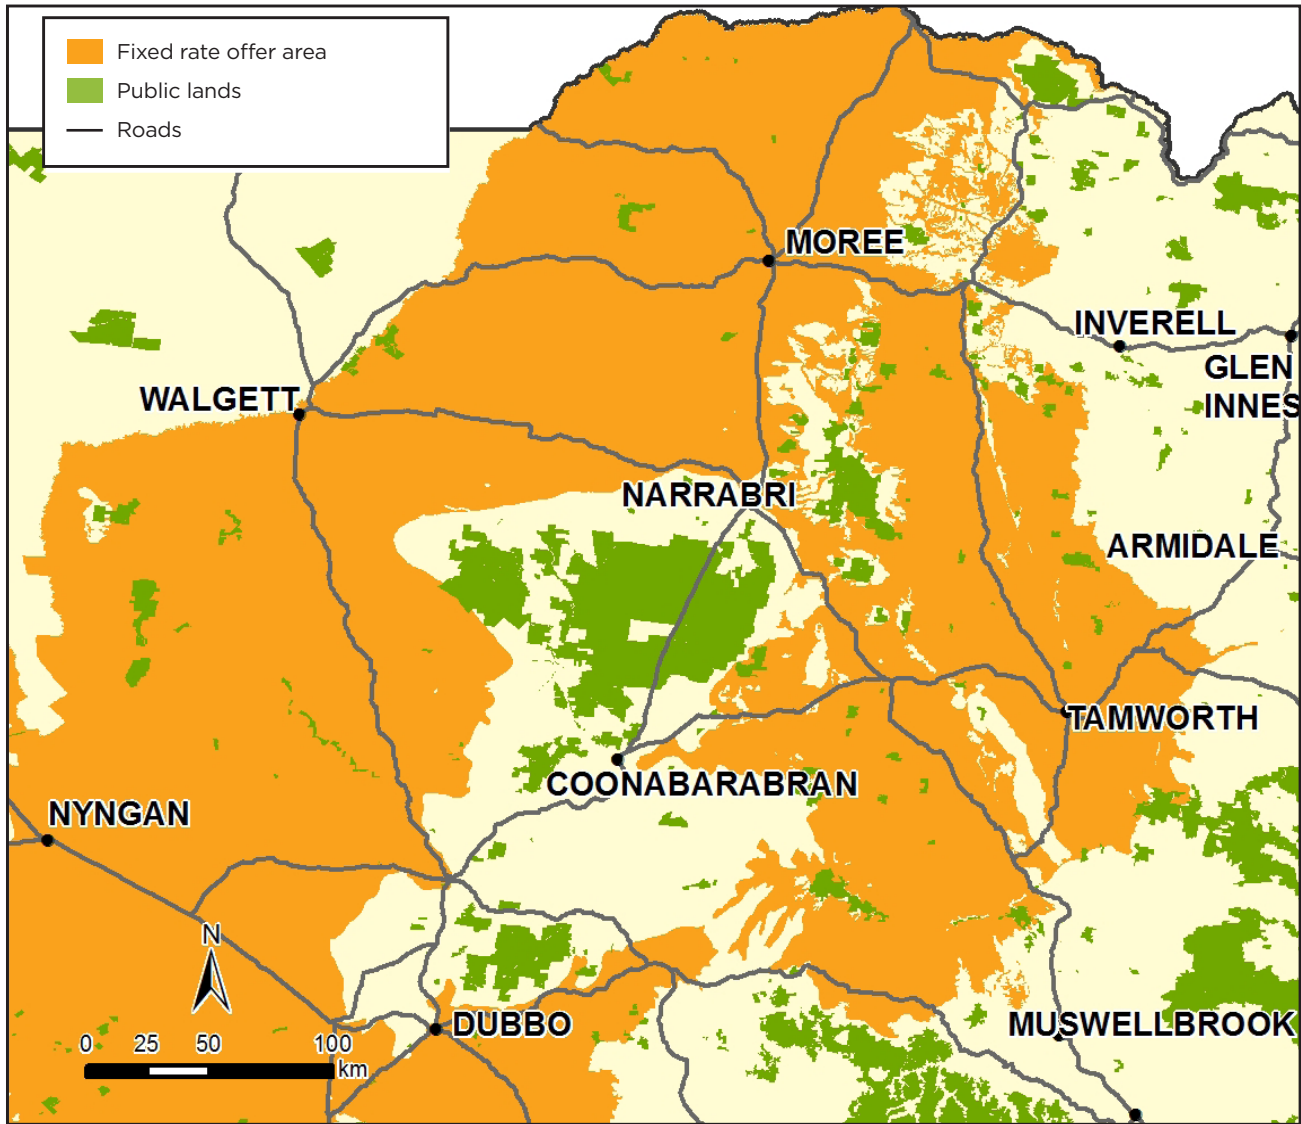

Fixed Rate Offer areas in NSW

Note: Map updated 11 May 2018

Fixed Rate Offer areas in NSW - Northern Inland

Note: Map updated 11 May 2018

www.bct.nsw.gov.au

email: info@bct.nsw.gov.au

phone: 1300 992 688

 NSWBCT  BCT_NSW

Fixed Rate Offer areas in NSW - Central

Note: Map updated 11 May 2018

www.bct.nsw.gov.au

email: info@bct.nsw.gov.au

phone: 1300 992 688

 NSWBCT  BCT_NSW

Fixed Rate Offer areas in NSW - Southern

Note: Map updated 11 May 2018