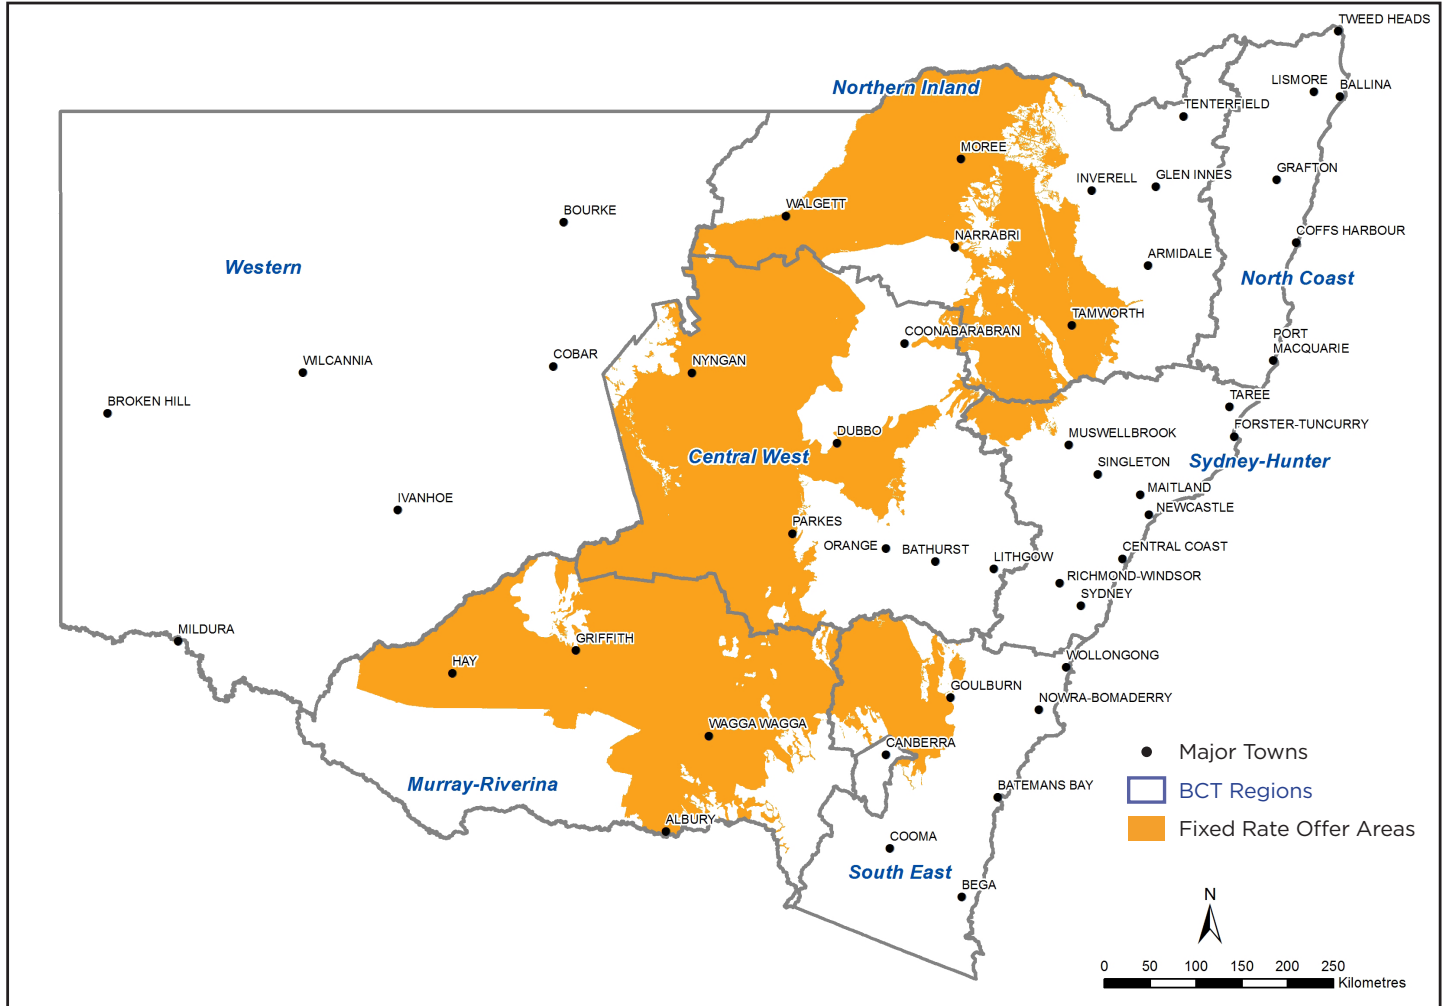

Fixed Rate Offer areas in NSW

Note: Map updated 11 May 2018

Fixed Rate Offer areas in NSW - Northern Inland

Note: Map updated 11 May 2018

www.bct.nsw.gov.au

email: info@bct.nsw.gov.au

phone: 1300 992 688

 NSWBCT  BCT_NSW

Fixed Rate Offer areas in NSW - Central

Note: Map updated 11 May 2018

www.bct.nsw.gov.au

email: info@bct.nsw.gov.au

phone: 1300 992 688

 NSWBCT  BCT_NSW

Fixed Rate Offer areas in NSW - Southern

Note: Map updated 11 May 2018